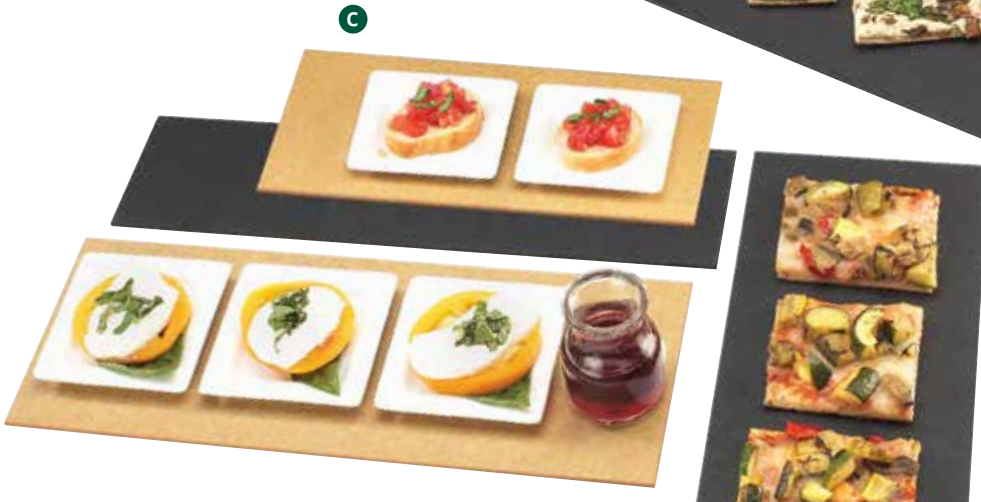

a Flat Bread Serving/Display Boards

Can Withstand up to 350° F.
Black (13), Natural (14).

ITEM	DESCRIPTION	LIST PRICE
1531-612-13	12Wx6Dx1/4H	\$14.40 ea
1531-612-14	12Wx6Dx1/4H	12.10 ea
1531-616-13	16Wx6Dx1/4H	19.90 ea
1531-616-14	16Wx6Dx1/4H	18.70 ea

b Serving Board with Handle

Can Withstand up to 350° F.
Black (13), Natural (14).

ITEM	DESCRIPTION	LIST PRICE
1535-12-13	12Wx8Dx1/4H	\$21.00 ea
1535-12-14	12Wx8Dx1/4H	19.90 ea
1535-16-13	16Wx8Dx1/4H	25.40 ea
1535-16-14	16Wx8Dx1/4H	24.30 ea
1535-24-13	24Wx8Dx1/4H	34.20 ea
1535-24-14	24Wx8Dx1/4H	33.10 ea

c Flat Bread Serving/Display Boards

Can Withstand up to 350° F.
Black (13), Natural (14).

ITEM	DESCRIPTION	LIST PRICE
1530-616-13	16Wx6Dx1/4H	\$19.90 ea
1530-616-14	16Wx6Dx1/4H	18.70 ea

Custom Sizes and Shapes
Available Upon Request.